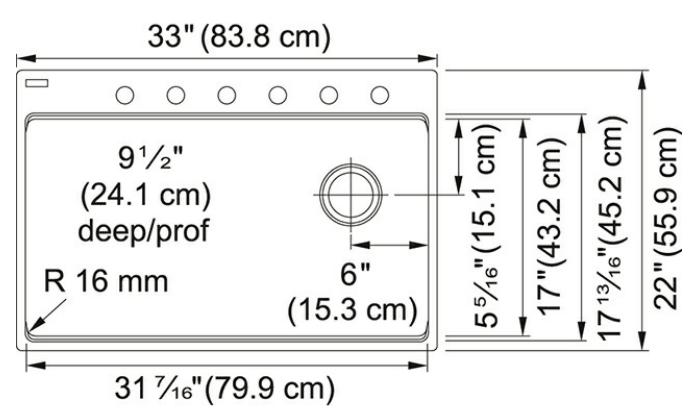

FEATURES

- Large capacity 9 1/2" deep bowl provides a generous workspace for dishes and large cookware.
- Accessory rail system supports optional accessories and turns the sink into a functional workstation
- Scratch resistant, fade resistant and impact resistant to retain its new appearance for years
- Sanitized® function reduces bacteria and microbe growth.
- Rear offset drain maximize the usable surface of the bowl and creates extra cabinet space beneath the sink
- Topmount Installation

Product Picture

Technical Drawing

Product Dimensions

Length overall	33"
Width overall	22"
Length of large bowl	31 7/16"
Width of large bowl	17"
Depth of large bowl	9 1/2"
Minimum Cabinet Size	36"

General Information